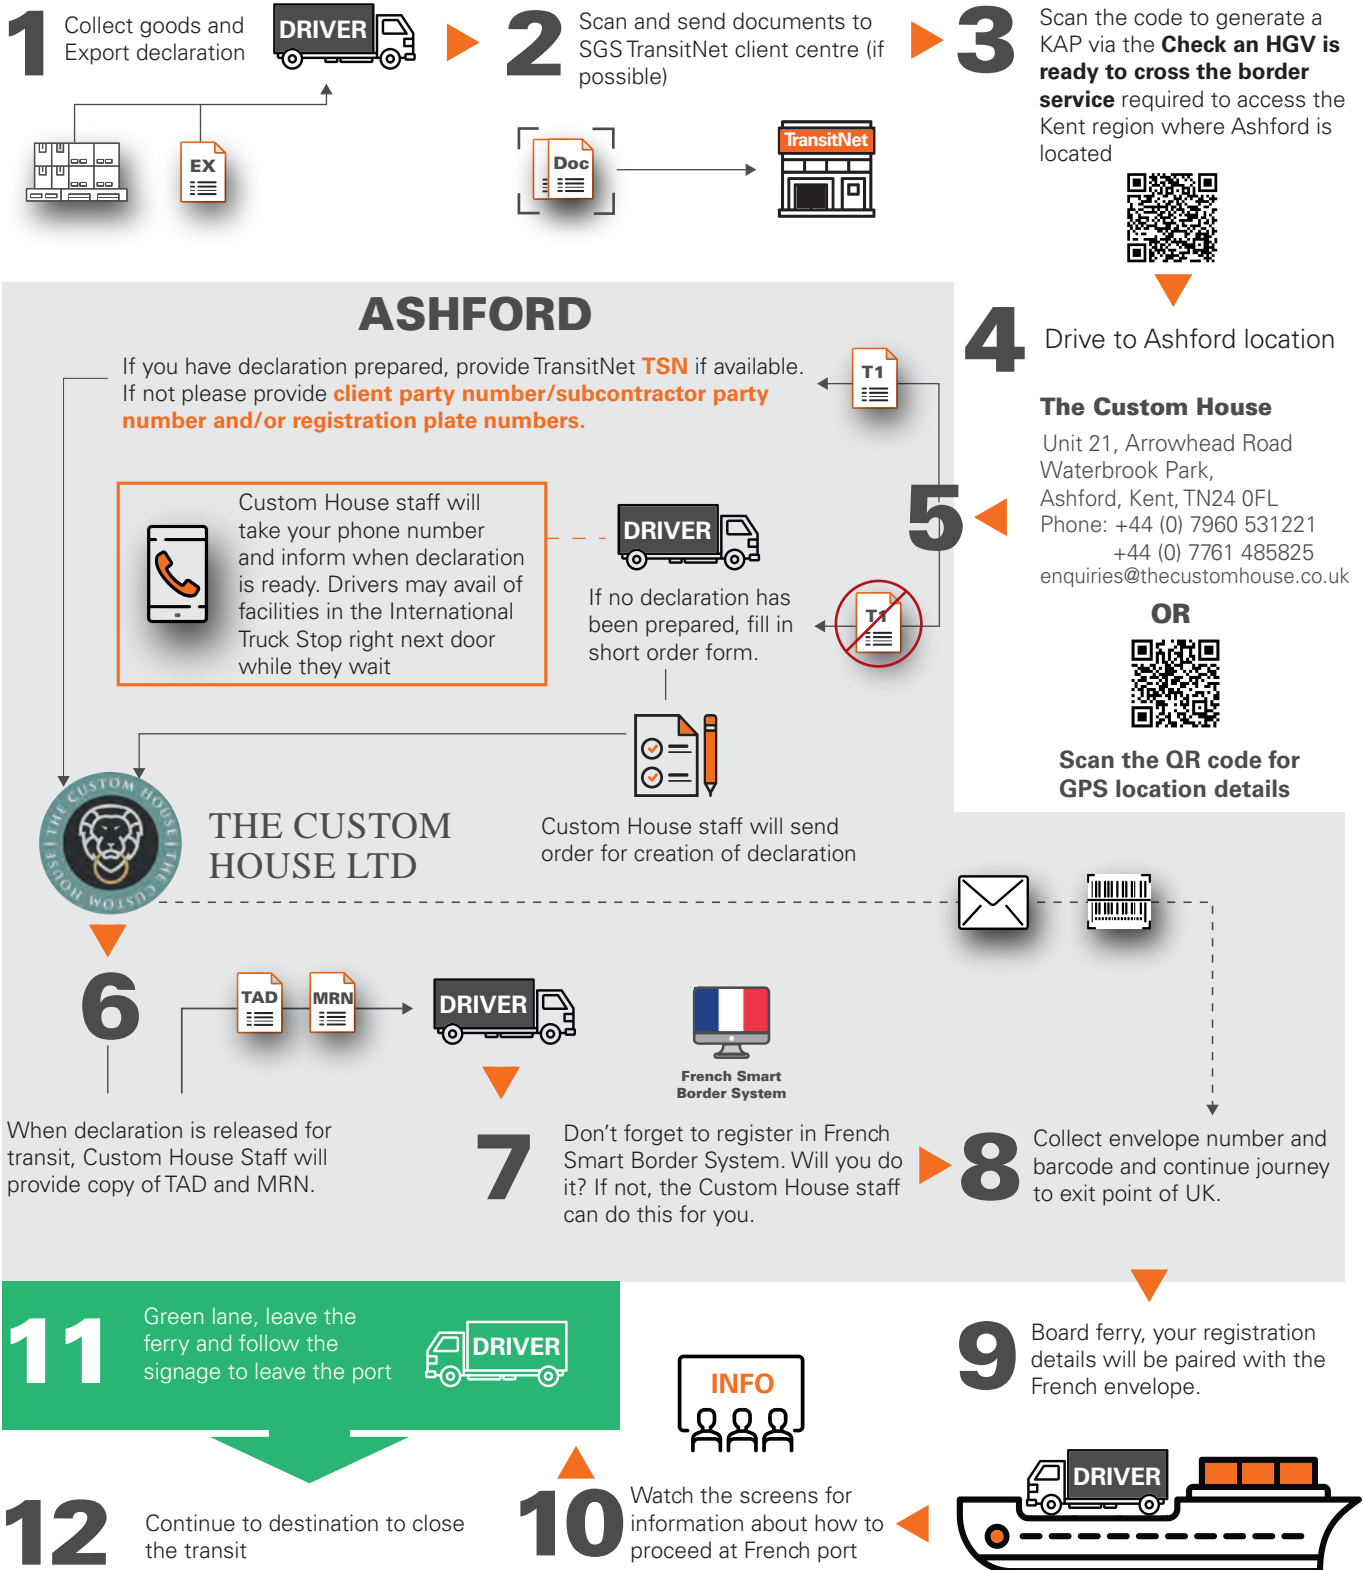

SGS TransitNet: The Custom House, Ashford

Step by step guide for drivers

WHEN YOU NEED TO BE SURE

SGS